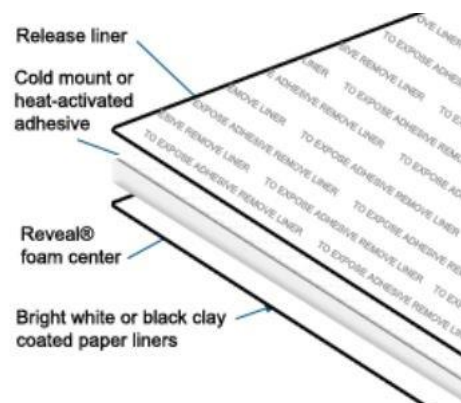

EASELS

8" DOUBLE WING WHITE 40PT

\$ -50/PACK

FOAMBOARDS

SELF-ADHESIVE HIGH TACK FOAMBOARD 3/16 WHITE SELF ADHESIVE

\$ - 24X36 25/CARTON

DOOR HANGER

JUMBO