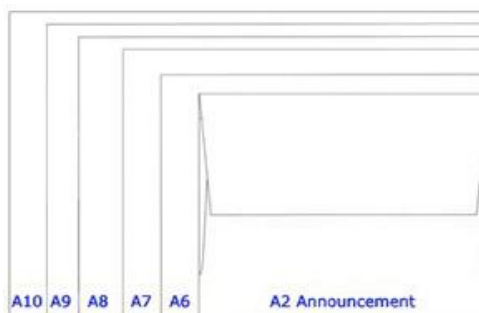

ANNOUNCEMENTS STAR PAPER 28#

A-7 MACHINE INSERTABLE	$57.42 / 1000