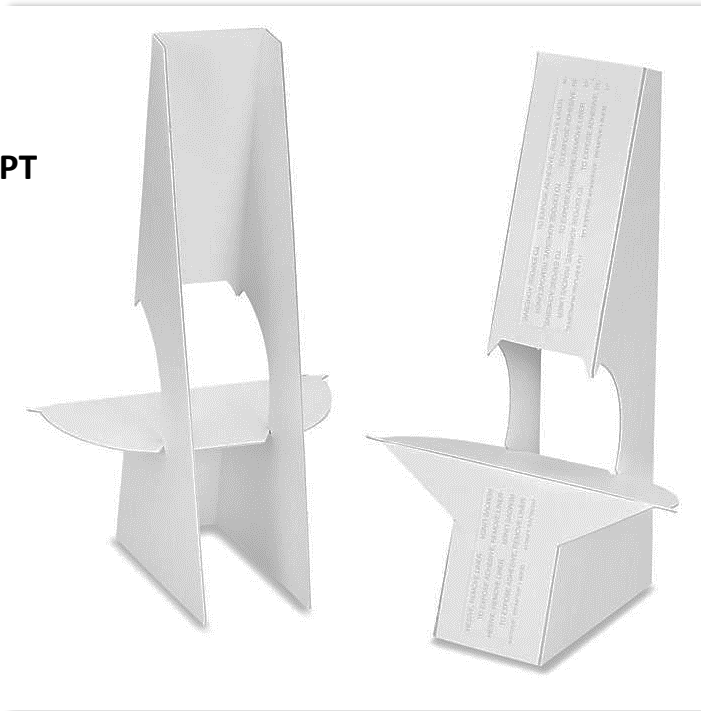

10 MIL 12X18

\$104.00 PER 100 SHEETS

DIGITAL SYNAPS XM

10 MIL 12X18

\$75.00/ 50 SHEETS

Product Information
Alternative to lamination
Waterproof, tear-proof, fade resistant
No grain direction
Print Compatibility
Dry Toner/Laser

EASELS

8" DOUBLE WING WHITE 40PT

\$ -50/PACK

FOAMBOARDS

SELF-ADHESIVE HIGH TACK FOAMBOARD 3/16 WHITE SELF ADHESIVE

\$ - 24X36 25/CARTON

DOOR HANGER

JUMBO