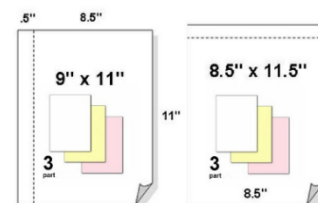

PERFORATED

PRE-PERFORATED

SINGLES

CB	46.40
CFB	56.08
CF	36.10
TAG CF	106.76

WHITE, CANARY, PINK, GREEN, GOLD, BLUE also Tag Manilla & Tag White